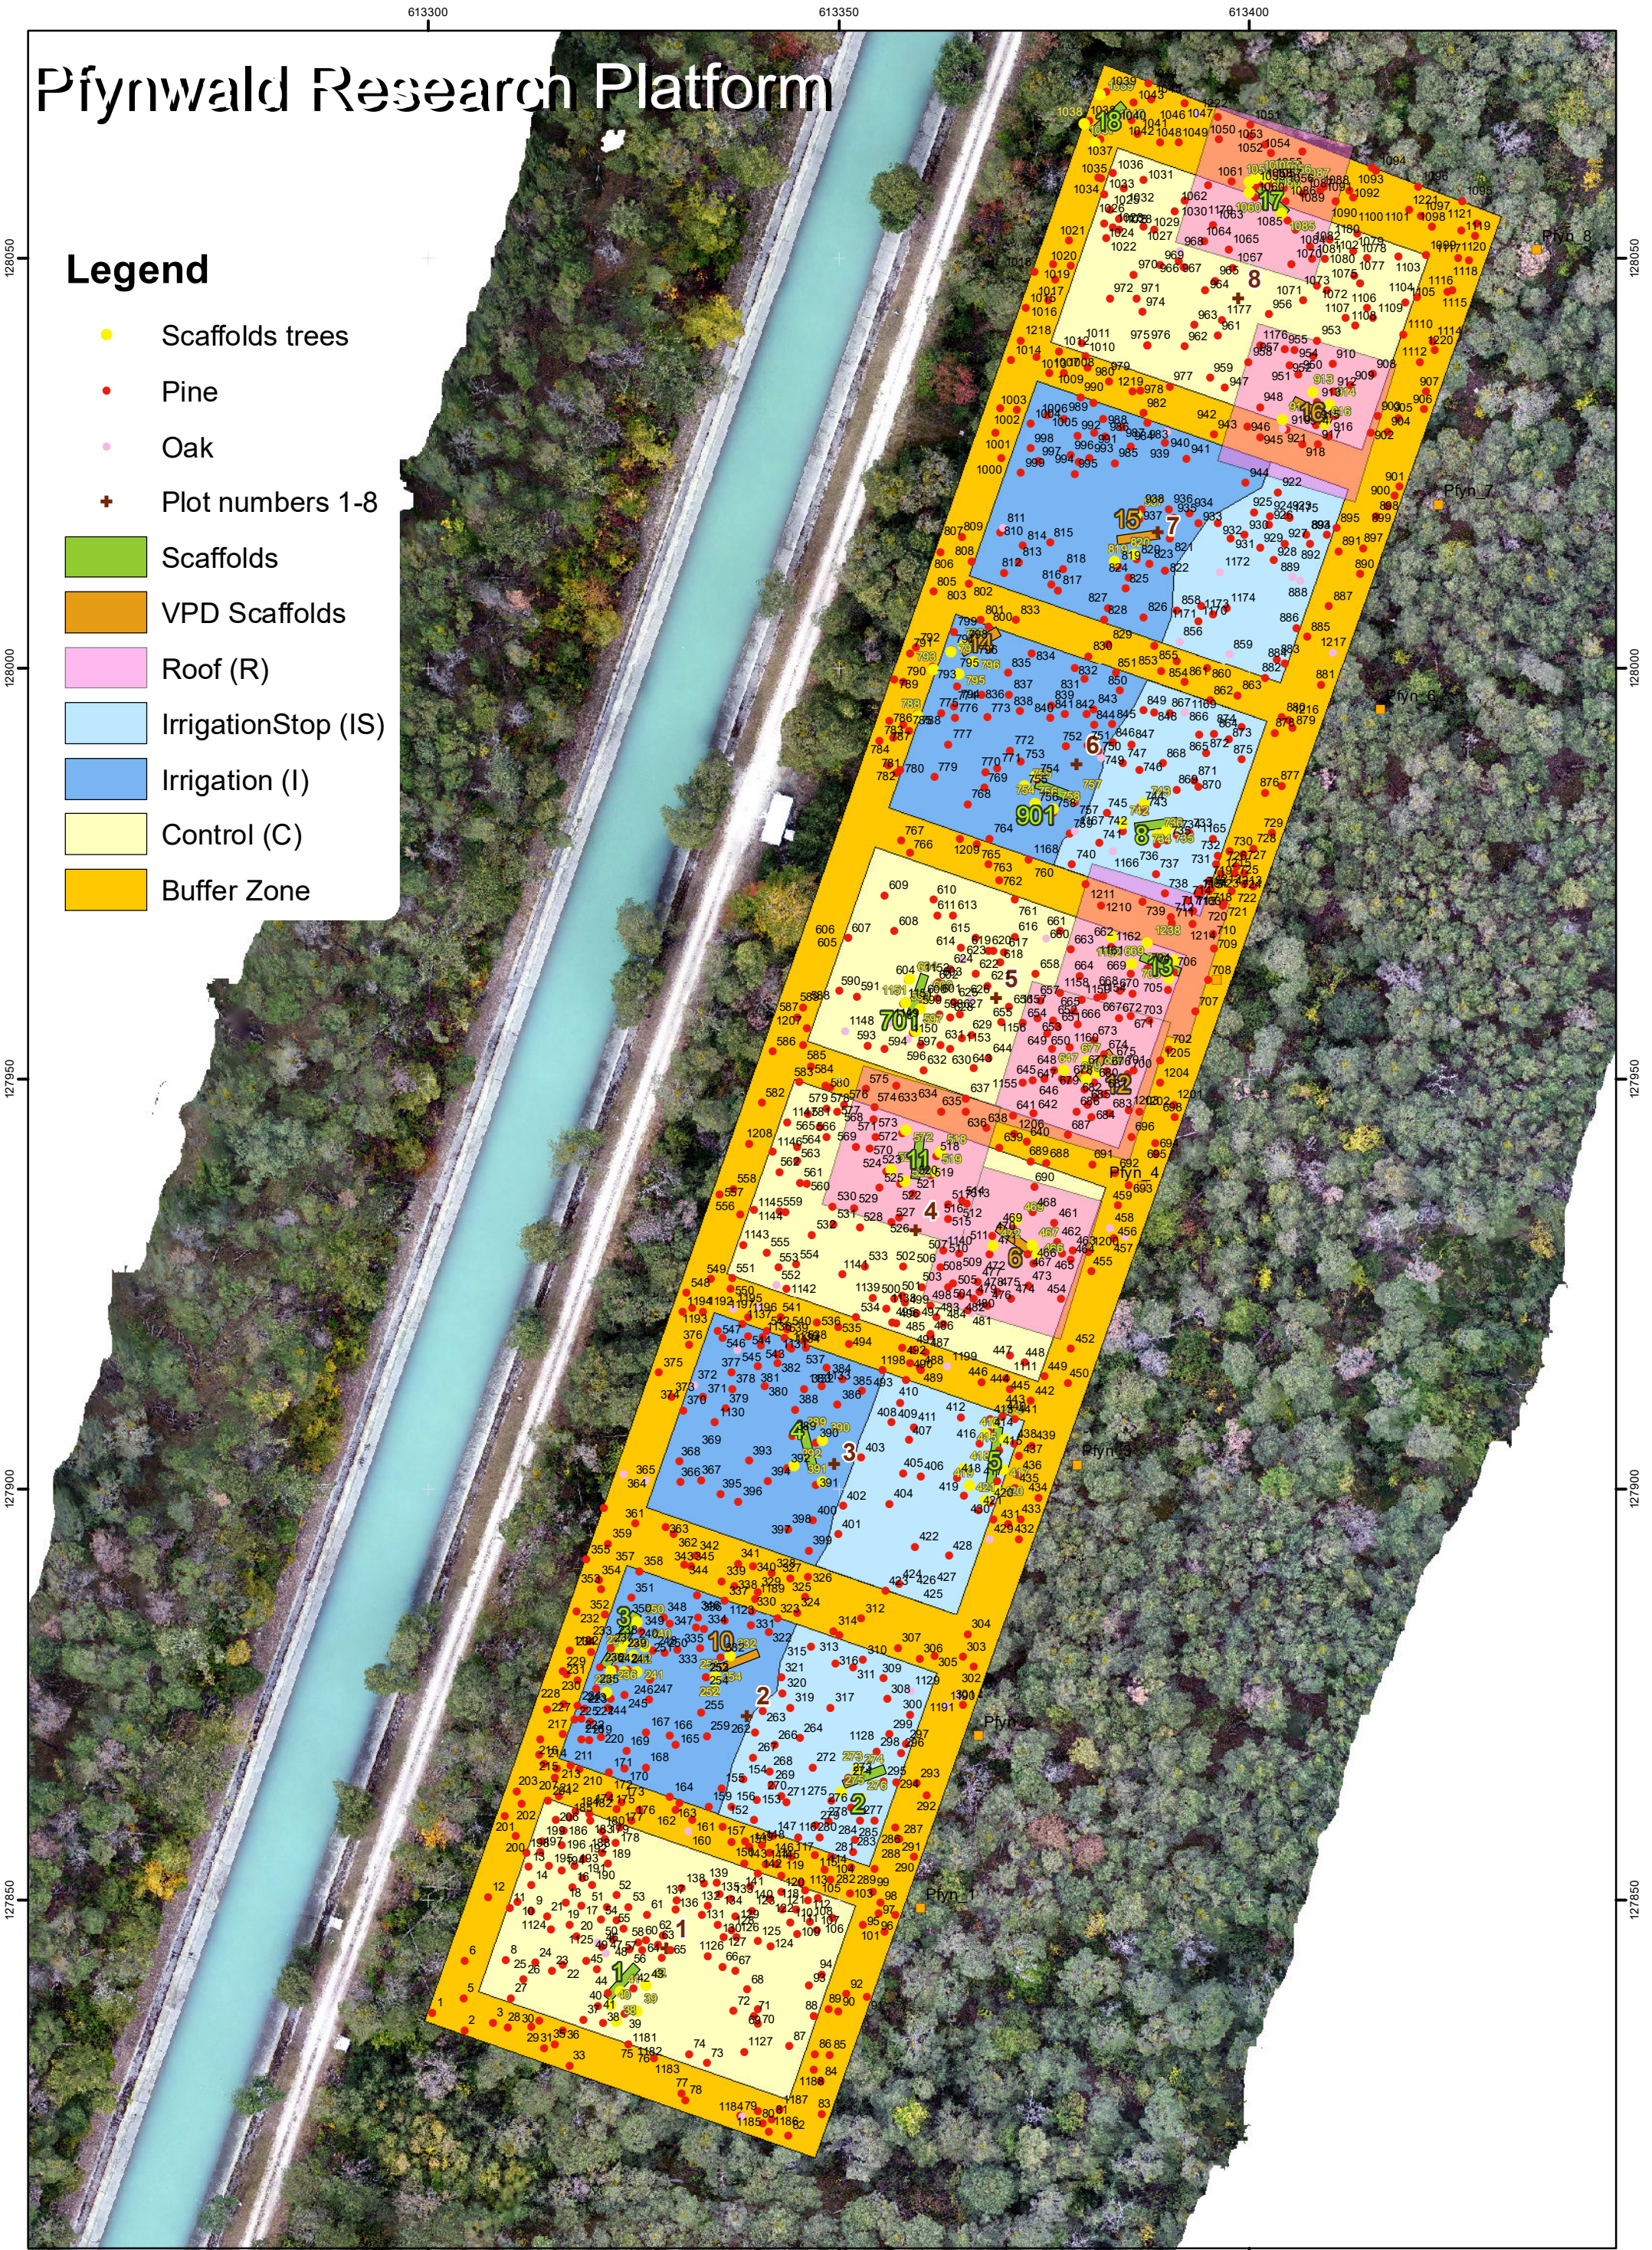

Pfynwald Research Platform

Legend

- Scaffolds trees
- Pine
- Oak
- + Plot numbers 1-8
- Scaffolds
- VPD Scaffolds
- Roof (R)
- IrrigationStop (IS)
- Irrigation (I)
- Control (C)
- Buffer Zone

RGB Ortho photo from Drone flight, Petra d'Odorico, WSL, 2021

WSL/LWF, Fluppi Sutter, 2023